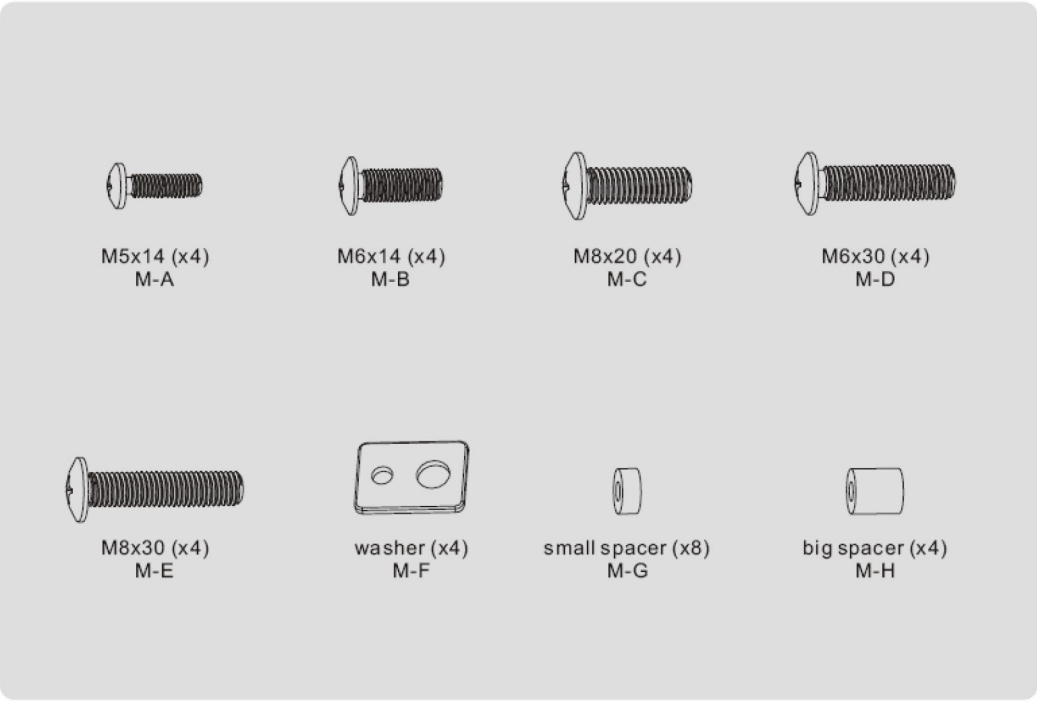

## MY CABLE MART

DRAWN BY	DATE: 2015/6/4	DESCRIPTION: Flat TV Ceiling Mount 32~55" Tilt/Swivel, CE8-0644 Black
CHECKED BY	SHEET 1 of 1	ITEM NO. 502854BK
APPROVED BY	SCALE 1:1	REV. 00    UNIT: mm

NO.	PART NAME	SPECIFICATION DESCRIPTION	QTY	UNIT
③				
②				
①				