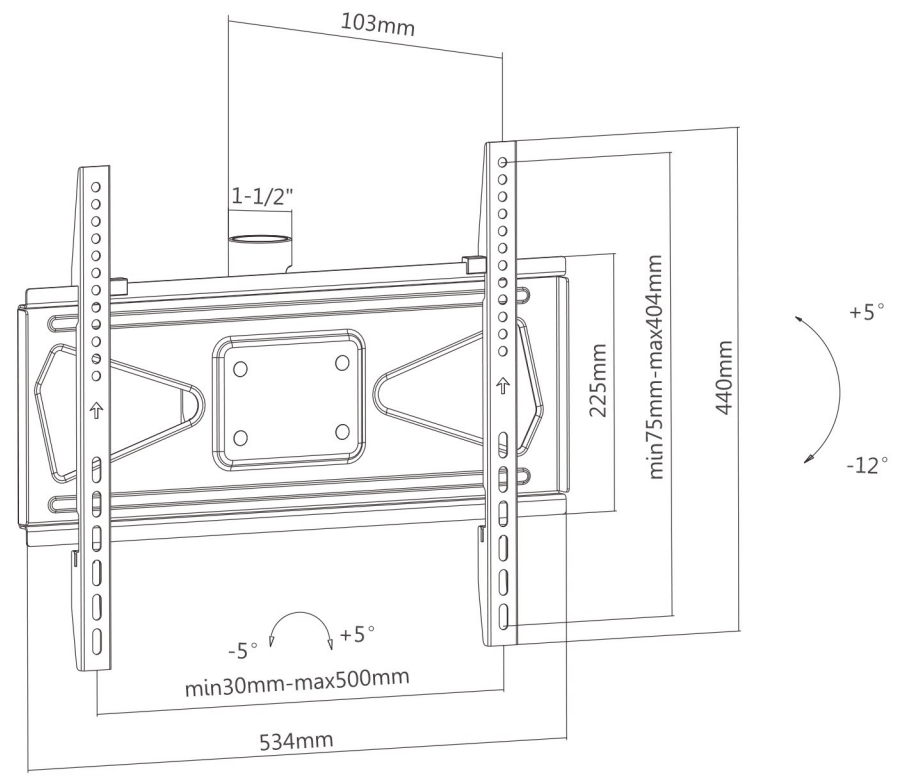

## MY CABLE MART

DRAWN BY	DATE: 2015/6/4	DESCRIPTION: Flat TV Ceiling Mount 32~55" Tilt/Swivel, CE8-0644 Black
CHECKED BY	SHEET 1 of 1	ITEM NO. 502854BK
APPROVED BY	SCALE 1:1	REV. 00    UNIT: mm

NO.	PART NAME	SPECIFICATION DESCRIPTION	QTY	UNIT
③				
②				
①				