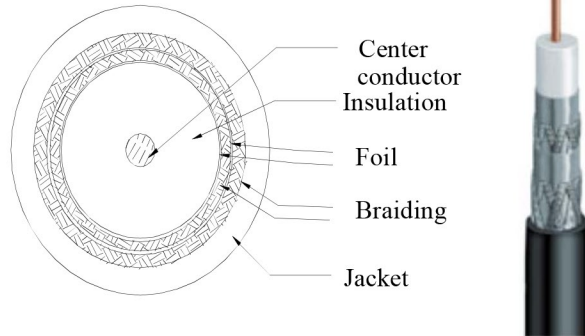

RG6 QUAD OUTDOOR CATV 75 Ω Coaxial Cable

Description

RG-6/U QUAD OUTDOOR CATV 75 Ω Coaxial Cable

Applicable Standards

Reference Standard

SCTE IPS-SP-001

UL 1655, UL 13, UL 444, ROHS

Physical Characteristics

Conductor		C.C.S.
AWG		18
Diameter	(inches)	0.04
Insulation		Skin Foamed PE
Nom. Thickness	(inches)	0.070
Insulation Diameter	(inches)	0.180
First Braid Shield		Aluminum
Coverage Area	(%)	60
Second Braid Shield		Aluminum
Coverage Area	(%)	40
Jacket		Polyethylene
Cable Diameter	(inches)	0.2874
Nom. Thickness	(inches)	0.0255
Nominal Weight		24 lbs.

Cable Marking

RG6/U QUAD SHIELD 18AWG UV RATED OUTDOOR DIRECT BURIAL TYPE XXXXXX CATV SWEPT TO 3.0GHZ C(ETL)US **FT**

Electrical Performance

Frequency (MHz)	Attenuation (dB/100m)	Frequency (MHz)	Attenuation (dB/100m)
1	0.89	1000	21.61
10	2.66	1200	23.67
50	4.79	1450	26.03
100	6.72	1800	28.98
200	9.28	2200	32.03
400	13.28	2400	32.83
700	18.36	3000	37.88
900	20.43		

Part Numbers

Part Number	Color	Put-up
RG6QOSPBK2	Black	1,000' Reel